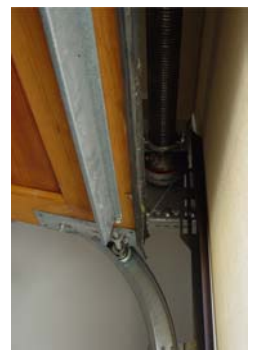

Caution: Get used to hearing this phrase quite often:

WOW !!!!!!!!!!!

That is the coolest thing I have ever seen!

Mounting bracket for door operator and spring bearing plate.

Screen track has holes for wood mounting lags. The garage door track tech screws into the steel tube of the screen track.

Mounting plates for the garage door; drums, springs and bearing plates attach to the garage door track.

Garage door jamb weather-strip seals the screen door. Clip on track weather-strip supplied with the screen, seals the garage door and brush seal across the top of the door keeps out drafts.

Screen Colors
14 to choose from

Built in motor lets you push a button to have an instant screen room.

The frame is constructed of welded steel and powder coated for years of durable use.

The screen is heavy duty vinyl coated polyester mesh.