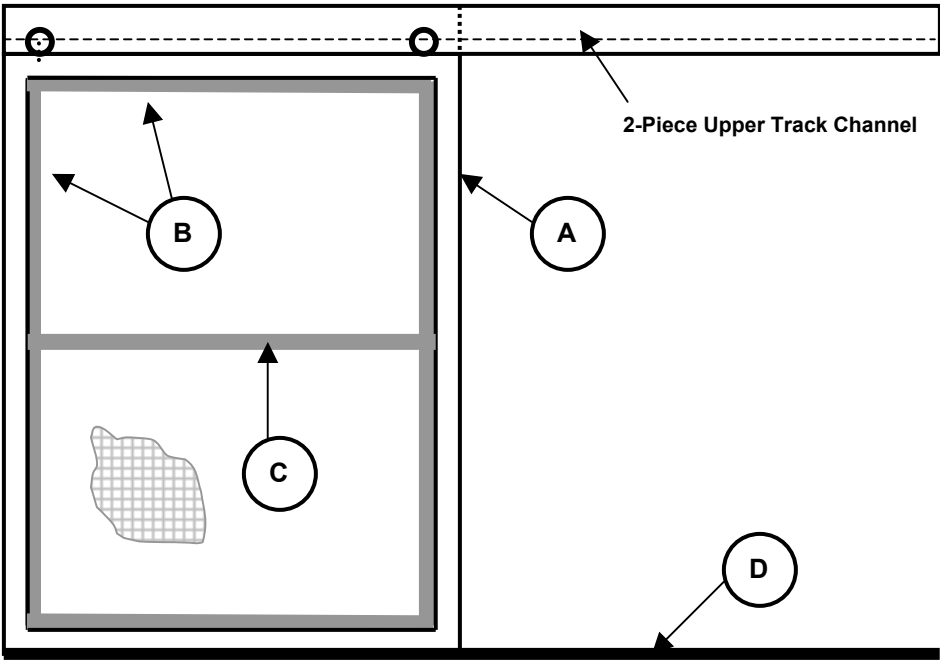

Model 930 Sliding Screen Door System

Front View

Top View

A	Aluminum Tube Frame
B	Optional Aluminum Tube Inner Frame with Insulated Panel
C	Center Support
D	Optional Lower Track Guide
E	Optional Decorative cover panel
F	Top Seal
G	Top Roller Assembly
H	Optional Bottom Vinyl Guide Clip
I	Back End Vinyl Seal
J	Close Retainer Channel (Jamb Mounted)
K	Bottom Weather-strip (not shown)