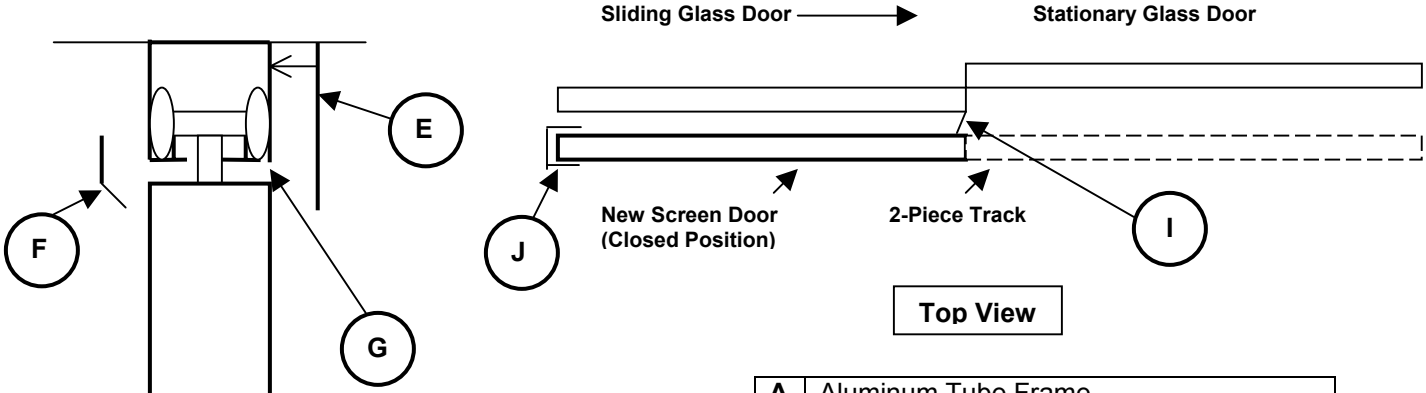

Model 930 Sliding Screen Door System

Front View

Top View

A	Aluminum Tube Frame
B	Optional Aluminum Tube Inner Frame with Insulated Panel
C	Center Support
D	Optional Lower Track Guide
E	Optional Decorative cover panel
F	Top Seal
G	Top Roller Assembly
H	Optional Bottom Vinyl Guide Clip
I	Back End Vinyl Seal
J	Close Retainer Channel (Jamb Mounted)
K	Bottom Weather-strip (not shown)