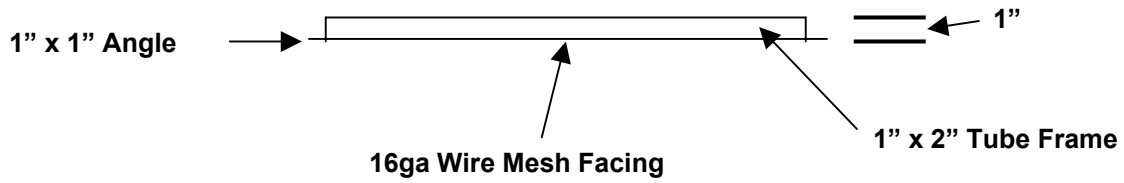

Steel Framed Wire Mesh Vent Cover Panel

Door Sales Inc.
Industrial Door Solutions
800-839-2293
317-773-9218
www.doorsales.net