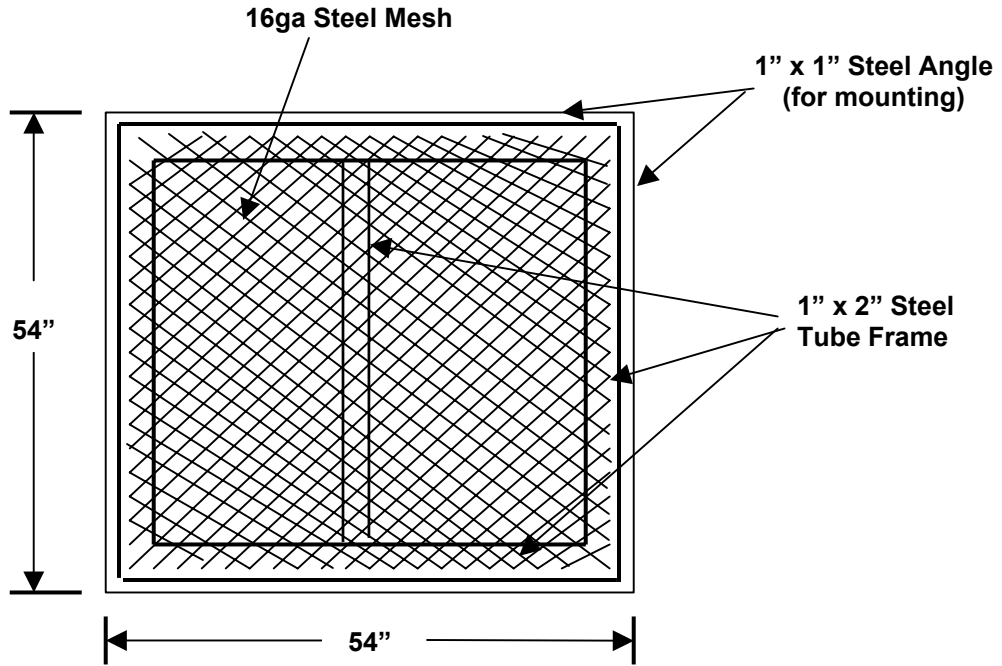

Steel Framed Wire Mesh Vent Cover Panel

Door Sales Inc.
Industrial Door Solutions
800-839-2293
317-773-9218
www.doorsales.net