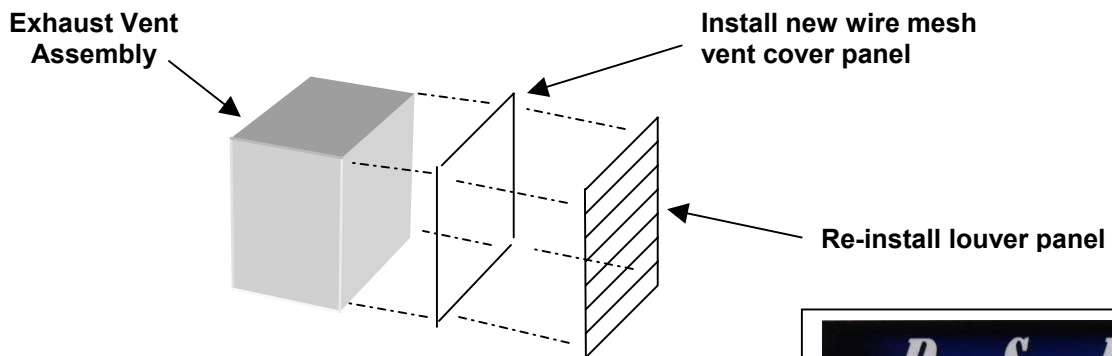

Steel Framed Wire Mesh Vent Cover Panel

Door Sales Inc.
Industrial Door Solutions
800-839-2293
317-773-9218
www.doorsales.net